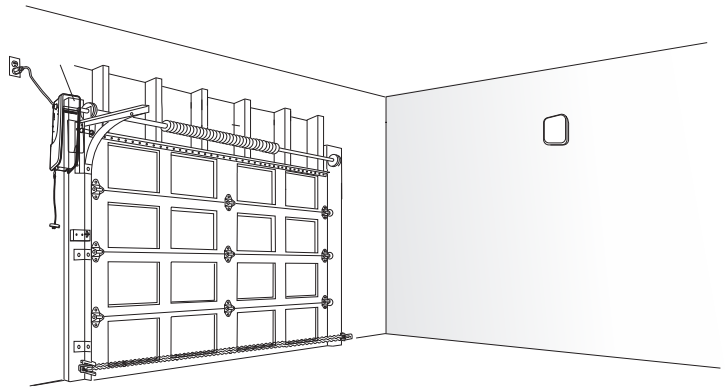

Commander Ultimate

OPEN UP POSSIBILITIES

MJ3800MYQ

WALL MOUNT GARAGE DOOR OPENER INTEGRATED MYQ WI-FI & BATTERY BACKUP

INTEGRATED myQ²

APP AVAILABLE ON:

- Monitor and control your garage door away from home through the Merlin myQ app.
- Peace of mind knowing if your garage door is open or closed anywhere and any time.
- Receive real time alerts and notifications so you know when the garage door is opened or closed by loved ones.
- Pre-set times to automatically close your garage door at any time.
- See history records of your garage door open and close periods.
- Protect your loved ones and belongings with The Protector System™ (Safety IR Beams).
- Compatible Merlin myQ app available for smart devices including Apple Watch.

TYPICAL INSTALLATION - SECTIONAL DOORS

- Maximum lifting under spring tensions: 20 kg
- Suitable for steel and timber spring balanced doors
- Door height: 3m Total door area: 16.5m²
- Single dwelling, max door weight up to 280 kg³

DOOR SPEED¹

18
SECONDS

21
SECONDS

SECURITY

SECURITY+ 2.0®

- Encrypted rolling code across multiple frequencies.
- Security+ 2.0® technology virtually eliminates interference.

SMART

HOME CONNECTIVITY

- Built-in myQ Wi-Fi for the easiest way to connect to the garage.
- Monitor, control and receive alerts about your garage door through the myQ smartphone app.
- Set a recurring schedule to close a garage door or turn lights on/off.
- Syncs with popular smart devices and platforms.

ELECTRICAL

MYQ REMOTE LED LIGHT

- Multiple programming options, including myQ app control.
- Mounts to ceiling or wall.
- Easy-to-clean hinged cover.

STANDARD SPECIFICATIONS

- Input voltage: 240V AC
- Rated door areas up to: 16.5m²
- Max door height: 3m
- Max door weight: 280 kg³
- Max peak pulling force: 600N
- Max lift under spring tension: 20 kg
- Minimum side room: 216mm
- Radio frequency: 433.30, 433.92, 434.54 MHz with Security +2.0 technology.
- Garage Door Opener Capacity of up to 40 Remote Controls, 4 Wireless Keyless Entry Systems and 16 myQ Devices.

Merlin®

AUSTRALIA

Chamberlain Australia Pty Ltd
PO Box 1446
Lane Cove NSW 1595
Australia

gomerlin.com.au
1800 638 234

NEW ZEALAND

Chamberlain New Zealand Ltd
PO Box 100-221
North Shore
Auckland 0745
New Zealand

gomerlin.co.nz
0800 653 667

Designed & Engineered in Australia
© Chamberlain Group 2019. All Rights Reserved.™ Trademark of The Chamberlain Group, Inc. ® Registered Trademark of the Chamberlain Group.