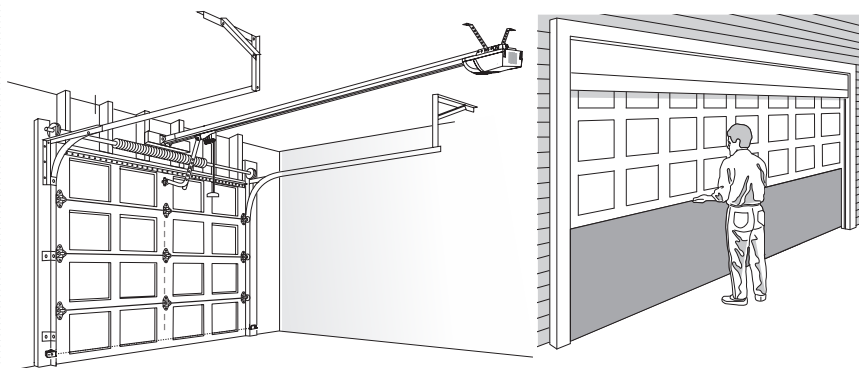

Commander Elite

AUSTRALIA'S FAVOURITE SECTIONAL DOOR OPENER
MS105MYQ

RESIDENTIAL SECTIONAL & TILT GARAGE DOOR OPENER
MYQ & BATTERY BACKUP COMPATIBLE

GARAGE DOOR OPENER IS COMPATIBLE WITH myQ²

Additional purchase of The Protector System™ and myQ Gateway is required

FOR SECTIONAL DOORS

- Monitor and control your garage door away from home through the Merlin myQ app.
- Peace of mind knowing if your garage door is open or closed anywhere and any time.
- Receive real time alerts and notifications so you know when the garage door is opened or closed by loved ones.
- Pre-set times to automatically close your garage door at any time.
- See history records of your garage door open and close periods.
- Protect your loved ones and belongings with The Protector System™ (Safety IR Beams).
- Compatible Merlin myQ app available for smart devices including Apple Watch.

APP AVAILABLE ON:

TYPICAL INSTALLATION - SECTIONAL DOORS

- Maximum lifting under spring tensions 20 kg
- Suitable for steel and timber spring balanced doors
- Door height: 3.5m Door width: 5.7m Total door area: 20m²
- Single dwelling, max door weight up to 150 kg

SECURITY

SECURITY+ 2.0®

- Encrypted rolling code across multiple frequencies.
- Security+ 2.0® technology virtually eliminates interference.

SMART

RADIO

- Provides 2-way communication from rolling door opener and accessories.
- Receiver with 64 memory registers.

ELECTRICAL

LIGHTING: LED LIGHTING

- LED light turns on with activation.
- Turns off 2.5 minutes after operation.

STANDARD SPECIFICATIONS

- Input voltage: 240V AC
- Rated door areas up to: 20m²
- Max door height: 3.5m
- Max door weight: 150 kg
- Max peak pulling force: 1000N
- Max lift under spring tension: 20 kg
- Power: 230-240 VAC 50hz 225w
- Radio frequency: 433.30, 433.92, 434.54 MHz with Security+ 2.0 technology
- Minimum headroom required: 30mm
- C-rail with belt drive
- 24C DV motor with thermal overload protection
- Compatible with myQ Technology²
- Lighting: LED Lighting
- Garage Door Opener Capacity of up to 64 memory registers

Merlin®

AUSTRALIA

Chamberlain Australia Pty Ltd
PO Box 1446
Lane Cove NSW 1595

gomerlin.com.au
1800 638 234

Designed & Engineered in Australia
© Chamberlain Group 2019. All Rights Reserved.™ Trademark of The Chamberlain Group, Inc.® Registered Trademark of the Chamberlain Group.

¹Based upon a 2.4m high door. ²This feature requires monitored Safety IR Beams to be fitted. Linking your myQ account to partner may require an additional accessory purchase or subscription fee. Apple, the Apple logo, iPhone, and iPad are trademarks of Apple Inc., registered in the U.S. and other countries and regions. App Store is a service mark of Apple Inc. Google Play and the Google Play logo are trademarks of Google LLC.